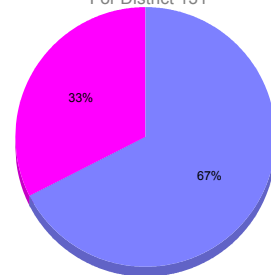

Goal, New, Dropped, Gain/Loss

Comparison of Membership Gain/Loss

Current Year Compared to the Previous Year

Gender Comparison 2010-2011

For District 131

Oct/Nov/Dec

■ Male ■ Female