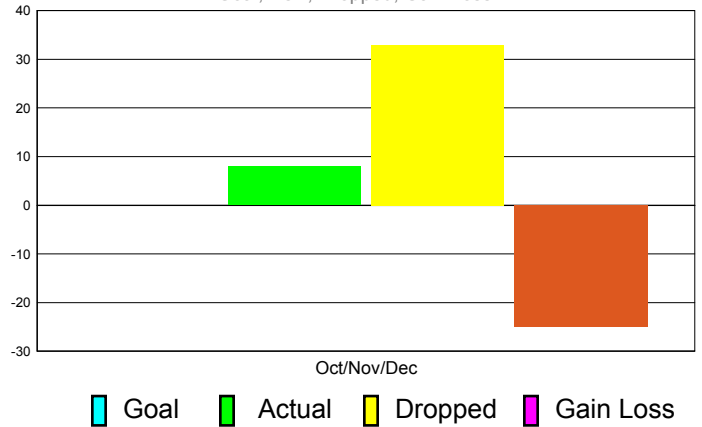

Membership Results 2011-2012

Goal, New, Dropped, Gain/Loss